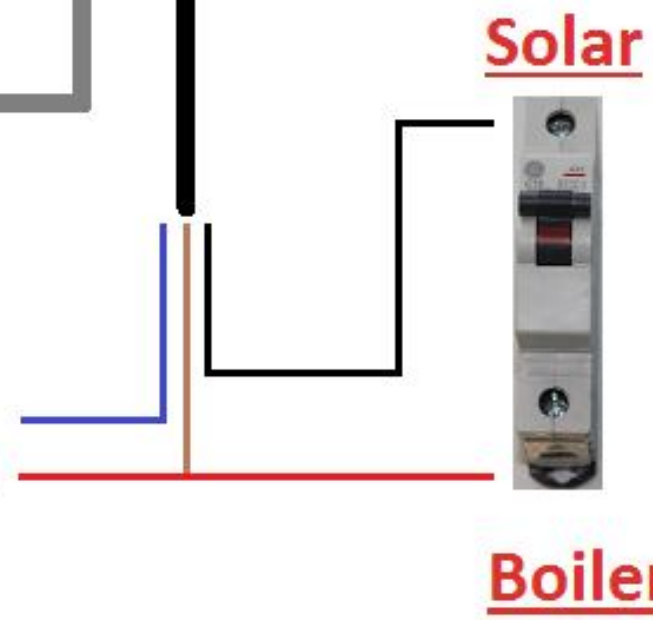

Schematic Diagram
Three Way Valve Connection
Model VC4013 --- 2WC

3-Way Valve

220V
+

Solar

Boiler